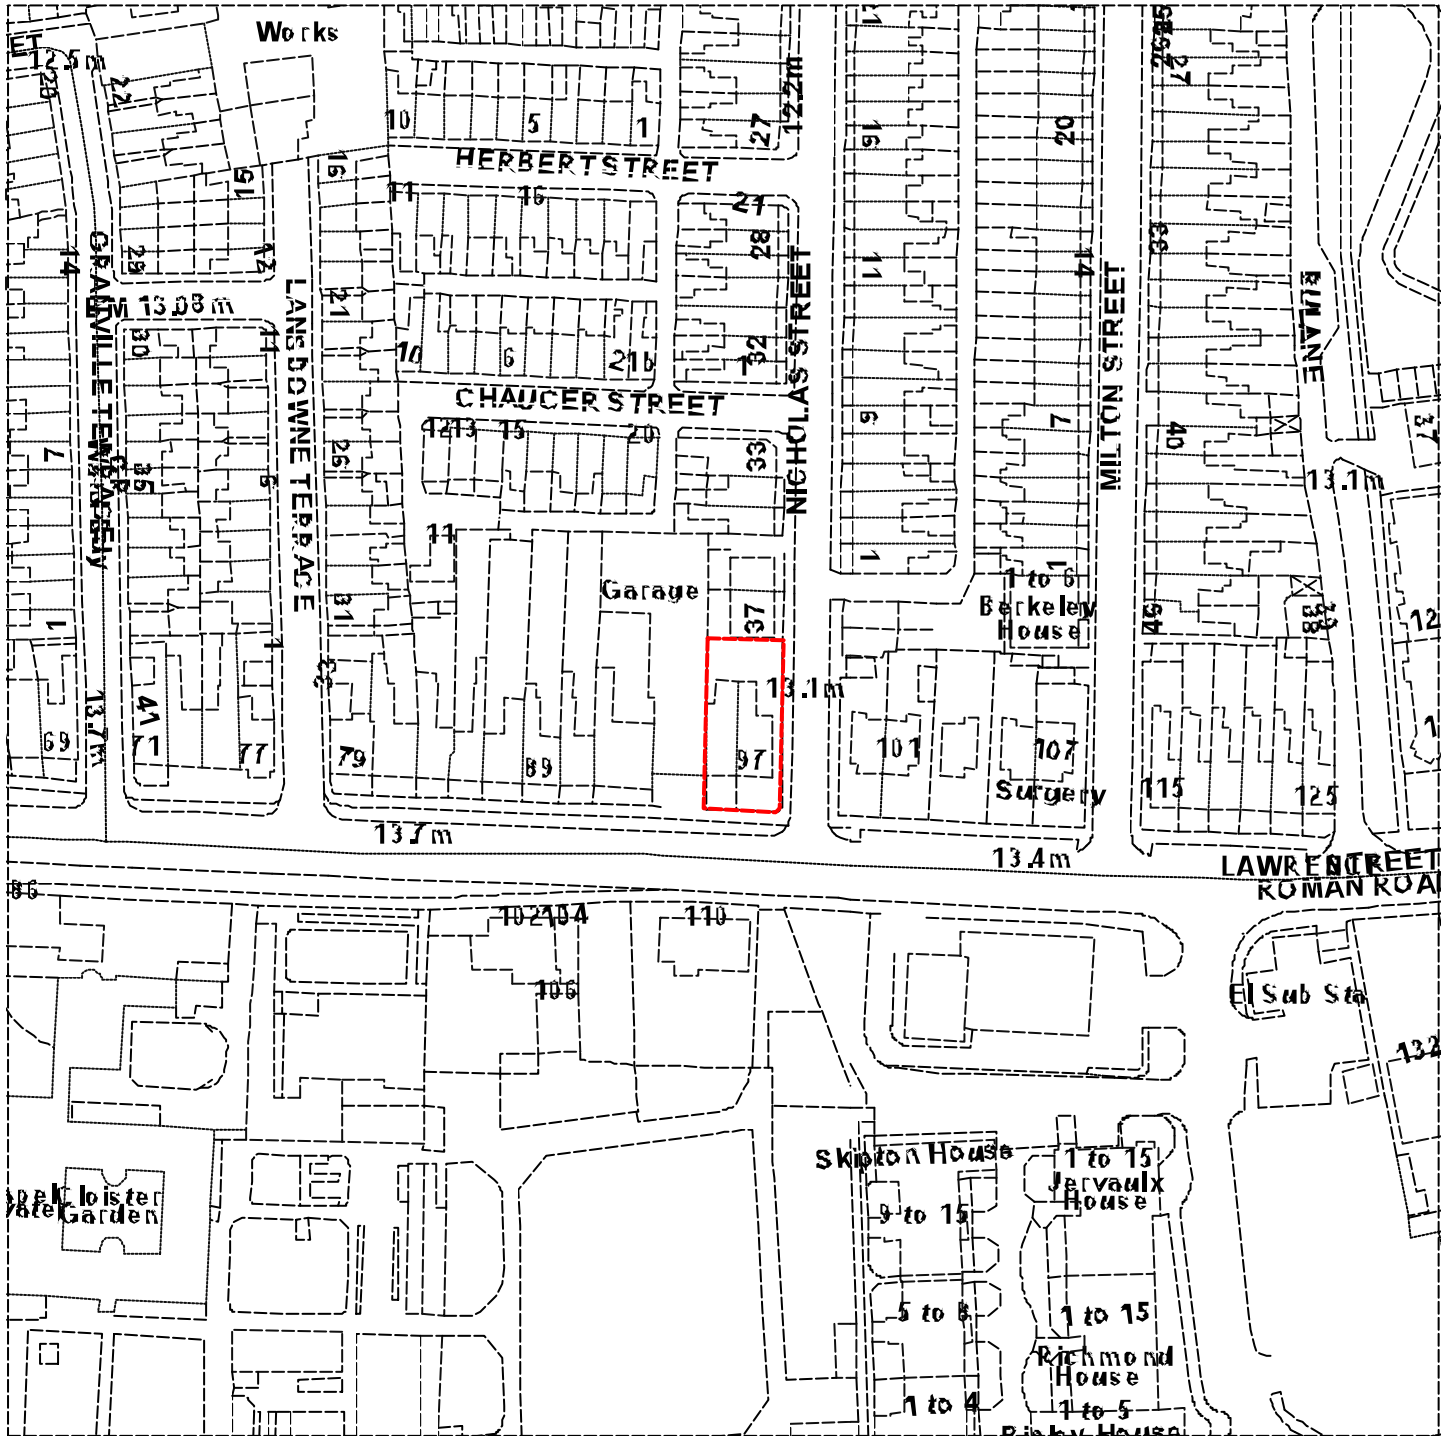

Application at 95 Lawrence Street

Ref 07/01175/FUL

Scale : 1:1250

Reproduced from the Ordnance Survey map with the permission of the Controller of Her Majesty's Stationery Office © Crown Copyright 2000.

Unauthorised reproduction infringes Crown Copyright and may lead to prosecution or civil proceedings.